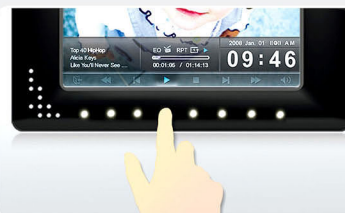

Touch-Key Menu Interface

PF810

8" Digital Photo Frame

FEATURES

- 8" ultra-sharp 800x600 (4:3) display
- 2GB of internal memory – no PC required
- User-friendly touch-sensitive menu interface and remote control
- Lustrous gloss finish with elegant rhinestone or classic fashion motif
- Supports SD / SDHC / MMC / MS / CF cards and USB flash drives
- Digital music and full-motion video playback
- Doubles as a radio alarm clock or desktop calendar
- AOS rotation sensor & NaturaTone color processing adjust photos for ideal presentation
- Multiple photo selection for creating custom slideshows
- Seasonal frame themes and dynamic slideshow effects
- Automatic Power-ON/OFF and Sleep timers
- Important date/event reminders

EASY TO USE ON-SCREEN MENU

-  **Photo**
View slideshows, thumbnails, or still photos with rotate and zoom functions.
-  **Video**
Play back full motion videos and movies on the PF810 high-resolution screen.
-  **Music**
Listen to your favorite MP3 songs through the built-in speakers or headphones.
-  **Radio**
The built-in FM tuner and stereo speakers let you use the PF810 like a clock radio.
-  **Clock & Calendar**
Digital clock and calendar with slideshow pictures and custom MP3 song or Radio station.
-  **Settings**
Change languages, adjust display settings, and update firmware.

Key Benefits

Lustrous gloss frame with an elegant fashion motif

8" Ultra-sharp 800x600 display

Touch-sensitive buttons with LED indicators

NaturaTone color processing

AOS sensor automatically rotates images